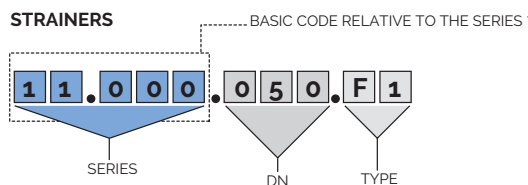

REGULATION VALVES

PRESSURE REDUCING VALVES

NEEDLE VALVES

GASKETS

STRAINERS

GASKETS KIT

SOLENOID VALVES

The codes of the actuators are not separately shown as they are sold only in assembled units. The actuator type is identified in the code.