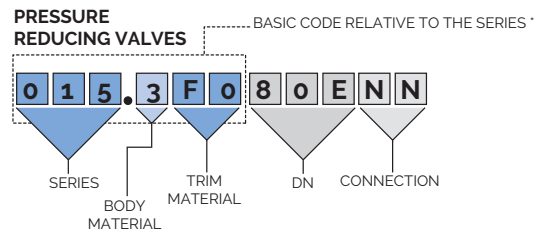

Come si compongono i Codici Articolo

I codici degli attuatori non vengono descritti singolarmente perchè sono venduti abbinati alle valvole. Il tipo di COMANDO è indicato all'interno del codice.

Article number composition

BALL VALVES

SOFT SEATED GATE VALVES

CHECK VALVES

KNIFE GATE VALVES

JOINTS

BALANCING VALVES

BUTTERFLY VALVES

BACK FLOW PREVENTERS

REGULATION VALVES

PRESSURE REDUCING VALVES

NEEDLE VALVES

GASKETS

STRAINERS

GASKETS KIT

SOLENOID VALVES

The codes of the actuators are not separately shown as they are sold only in assembled units. The actuator type is identified in the code.