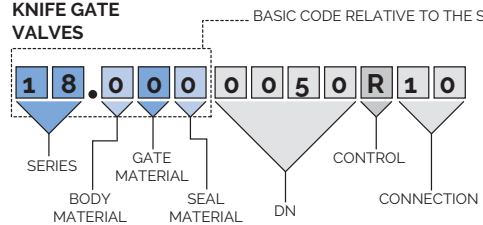

Come si compongono i Codici Articolo

I codici degli attuatori non vengono descritti singolarmente perchè sono venduti abbinati alle valvole. Il tipo di COMANDO è indicato all'interno del codice.

Article number composition

BALL VALVES

SOFT SEATED GATE VALVES

CHECK VALVES

KNIFE GATE VALVES

JOINTS

BALANCING VALVES

BUTTERFLY VALVES

BACK FLOW PREVENTERS

REGULATION VALVES

PRESSURE REDUCING VALVES

NEEDLE VALVES

GASKETS

STRAINERS

GASKETS KIT

SOLENOID VALVES

The codes of the actuators are not separately shown as they are sold only in assembled units. The actuator type is identified in the code.