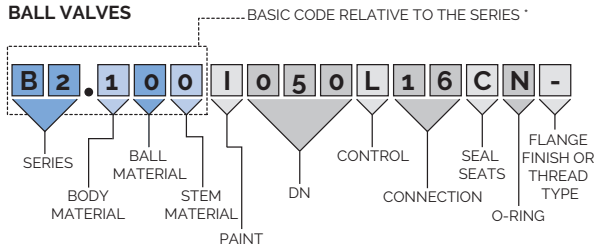

Come si compongono i Codici Articolo

I codici degli attuatori non vengono descritti singolarmente perchè sono venduti abbinati alle valvole. Il tipo di COMANDO è indicato all'interno del codice.

Article number composition

BALL VALVES

SOFT SEATED GATE VALVES

CHECK VALVES

KNIFE GATE VALVES

JOINTS

BALANCING VALVES

BUTTERFLY VALVES

BACK FLOW PREVENTERS

REGULATION VALVES

PRESSURE REDUCING VALVES

NEEDLE VALVES

GASKETS

STRAINERS

GASKETS KIT

SOLENOID VALVES

The codes of the actuators are not separately shown as they are sold only in assembled units. The actuator type is identified in the code.