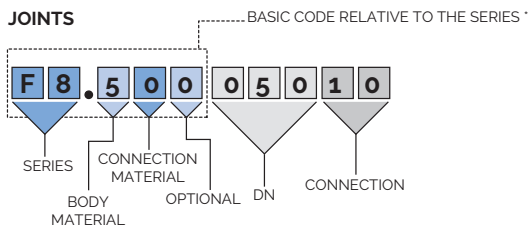

Come si compongono i Codici Articolo

I codici degli attuatori non vengono descritti singolarmente perchè sono venduti abbinati alle valvole. Il tipo di COMANDO è indicato all'interno del codice.

Article number composition

BALL VALVES

SOFT SEATED GATE VALVES

CHECK VALVES

KNIFE GATE VALVES

JOINTS

BALANCING VALVES

BUTTERFLY VALVES

BACK FLOW PREVENTERS

REGULATION VALVES

PRESSURE REDUCING VALVES

NEEDLE VALVES

GASKETS

STRAINERS

GASKETS KIT

SOLENOID VALVES

The codes of the actuators are not separately shown as they are sold only in assembled units. The actuator type is identified in the code.