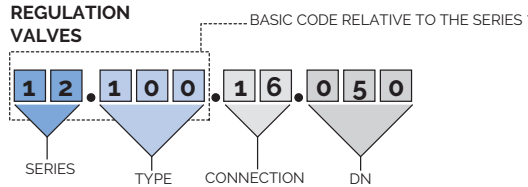

Come si compongono i Codici Articolo

I codici degli attuatori non vengono descritti singolarmente perchè sono venduti abbinati alle valvole. Il tipo di COMANDO è indicato all'interno del codice.

Article number composition

BALL VALVES

SOFT SEATED GATE VALVES

CHECK VALVES

KNIFE GATE VALVES

JOINTS

BALANCING VALVES

BUTTERFLY VALVES

BACK FLOW PREVENTERS

REGULATION VALVES

PRESSURE REDUCING VALVES

NEEDLE VALVES

GASKETS

STRAINERS

GASKETS KIT

SOLENOID VALVES

The codes of the actuators are not separately shown as they are sold only in assembled units. The actuator type is identified in the code.