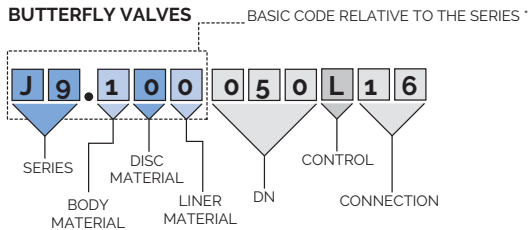

Come si compongono i Codici Articolo

I codici degli attuatori non vengono descritti singolarmente perchè sono venduti abbinati alle valvole. Il tipo di COMANDO è indicato all'interno del codice.

Article number composition

BALL VALVES

SOFT SEATED GATE VALVES

CHECK VALVES

KNIFE GATE VALVES

JOINTS

BALANCING VALVES

BUTTERFLY VALVES

BACK FLOW PREVENTERS

REGULATION VALVES

PRESSURE REDUCING VALVES

NEEDLE VALVES

GASKETS

STRAINERS

GASKETS KIT

SOLENOID VALVES

The codes of the actuators are not separately shown as they are sold only in assembled units. The actuator type is identified in the code.