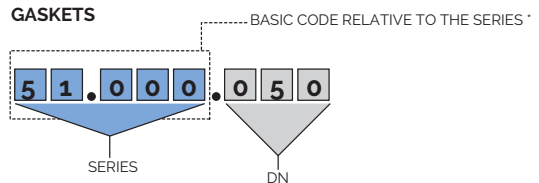

REGULATION VALVES

PRESSURE REDUCING VALVES

NEEDLE VALVES

GASKETS

STRAINERS

GASKETS KIT

SOLENOID VALVES

The codes of the actuators are not separately shown as they are sold only in assembled units. The actuator type is identified in the code.