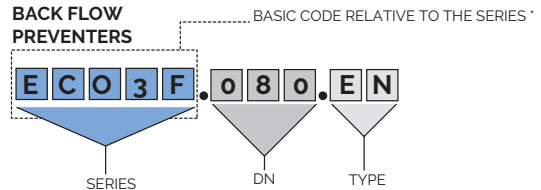

Come si compongono i Codici Articolo

I codici degli attuatori non vengono descritti singolarmente perchè sono venduti abbinati alle valvole. Il tipo di COMANDO è indicato all'interno del codice.

Article number composition

BALL VALVES

SOFT SEATED GATE VALVES

CHECK VALVES

KNIFE GATE VALVES

JOINTS

BALANCING VALVES

BUTTERFLY VALVES

BACK FLOW PREVENTERS

REGULATION VALVES

PRESSURE REDUCING VALVES

NEEDLE VALVES

GASKETS

STRAINERS

GASKETS KIT

SOLENOID VALVES

The codes of the actuators are not separately shown as they are sold only in assembled units. The actuator type is identified in the code.