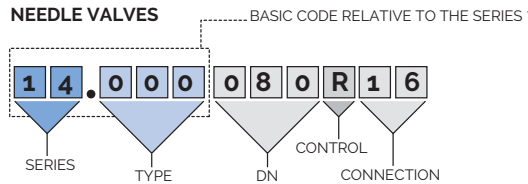

Come si compongono i Codici Articolo

I codici degli attuatori non vengono descritti singolarmente perchè sono venduti abbinati alle valvole. Il tipo di COMANDO è indicato all'interno del codice.

Article number composition

BALL VALVES

SOFT SEATED GATE VALVES

CHECK VALVES

KNIFE GATE VALVES

JOINTS

BALANCING VALVES

BUTTERFLY VALVES

BACK FLOW PREVENTERS

REGULATION VALVES

PRESSURE REDUCING VALVES

NEEDLE VALVES

GASKETS

STRAINERS

GASKETS KIT

SOLENOID VALVES

The codes of the actuators are not separately shown as they are sold only in assembled units. The actuator type is identified in the code.