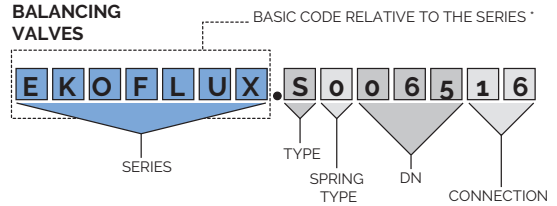

Come si compongono i Codici Articolo

I codici degli attuatori non vengono descritti singolarmente perchè sono venduti abbinati alle valvole. Il tipo di COMANDO è indicato all'interno del codice.

Article number composition

BALL VALVES

SOFT SEATED GATE VALVES

CHECK VALVES

KNIFE GATE VALVES

JOINTS

BALANCING VALVES

BUTTERFLY VALVES

BACK FLOW PREVENTERS

REGULATION VALVES

PRESSURE REDUCING VALVES

NEEDLE VALVES

GASKETS

STRAINERS

GASKETS KIT

SOLENOID VALVES

The codes of the actuators are not separately shown as they are sold only in assembled units. The actuator type is identified in the code.